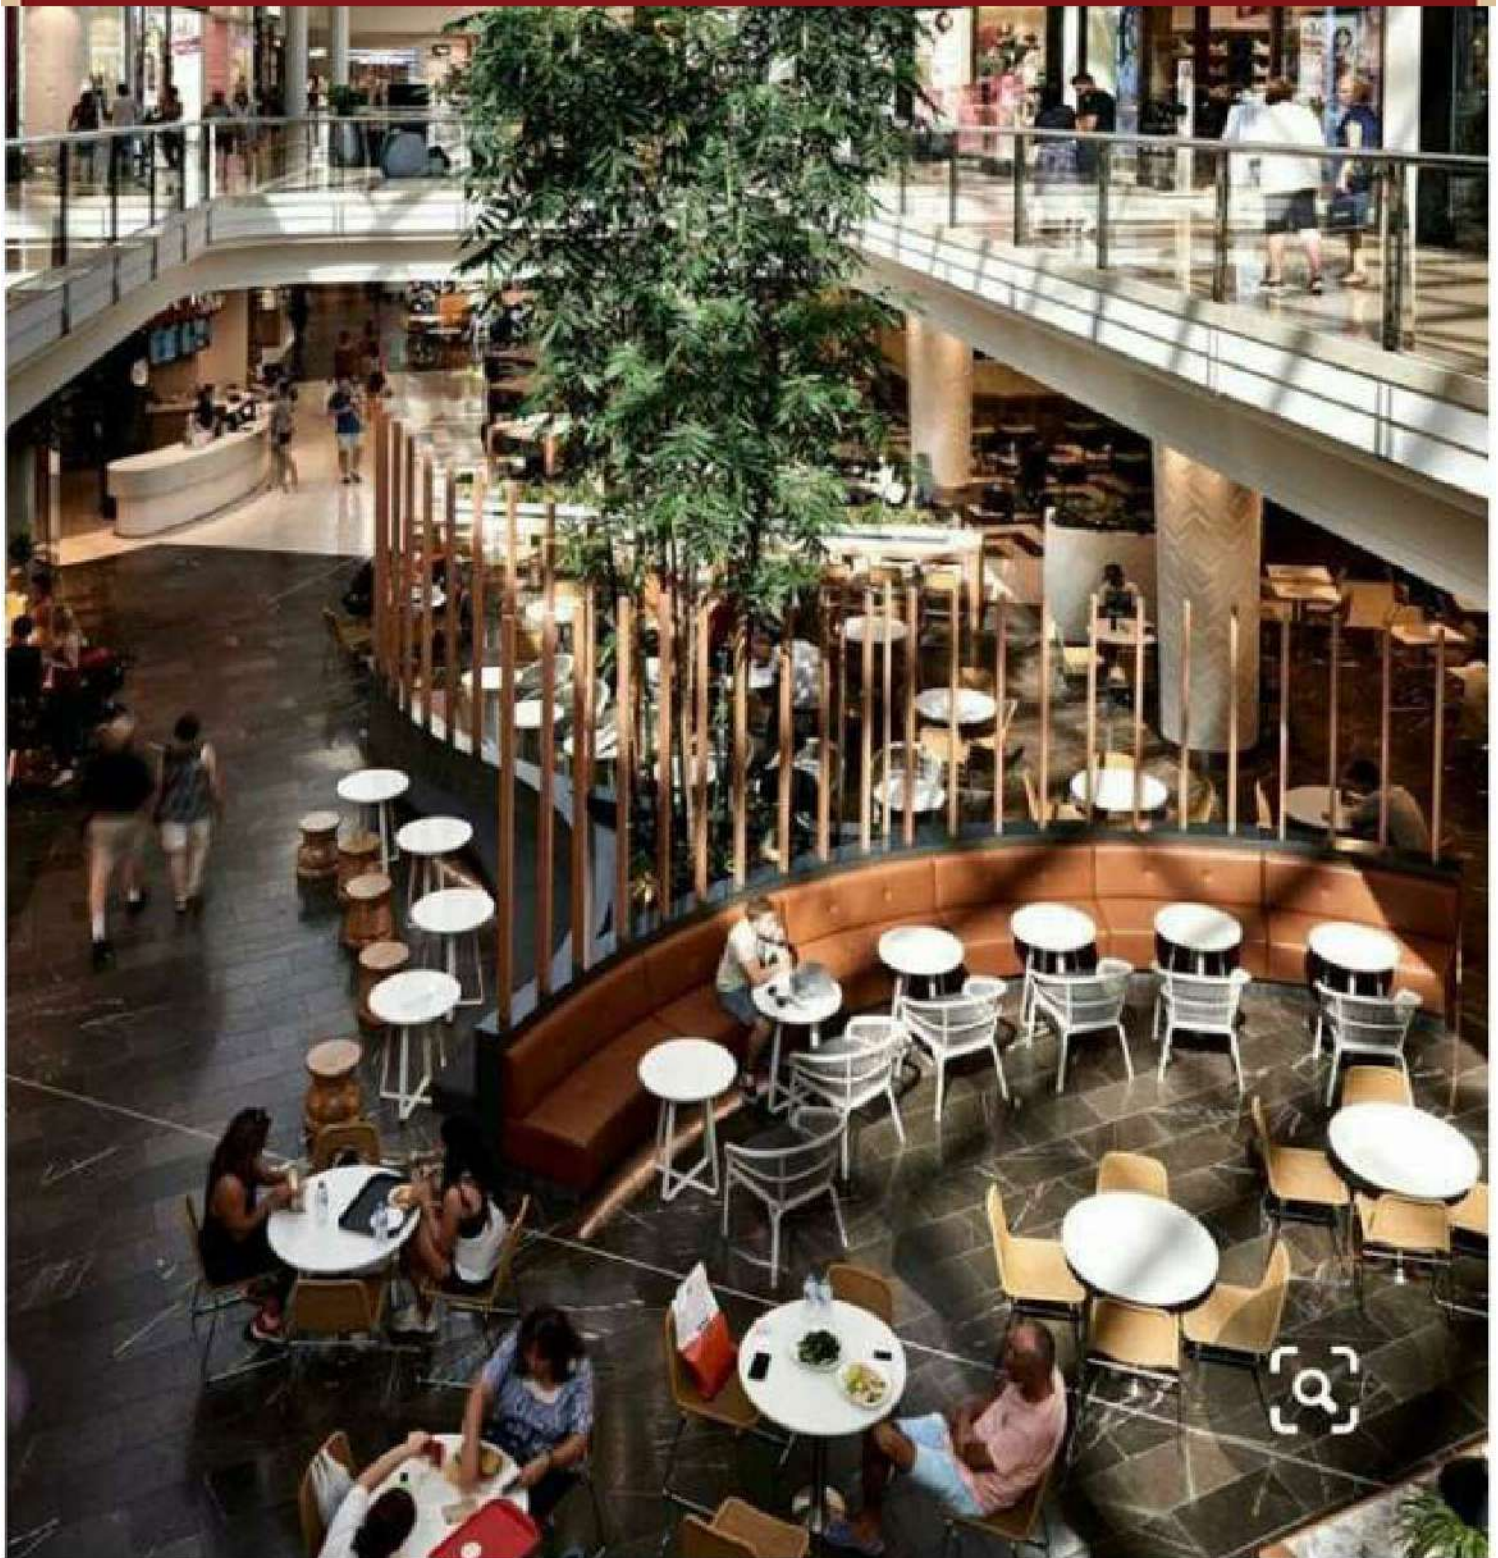

RETAIL SHOPS & FOOD COURT

Near PC Jeweller, Bank Street, Karol Bagh

Invest **60Lacs*** and get **Rs.60,000** Per Month
(TILL POSSESSION)

OMAXE
KAROL BAGH

9999444220

Flexi Payment Plan **50:20:20:10** | **90:10** Down Payment Plan