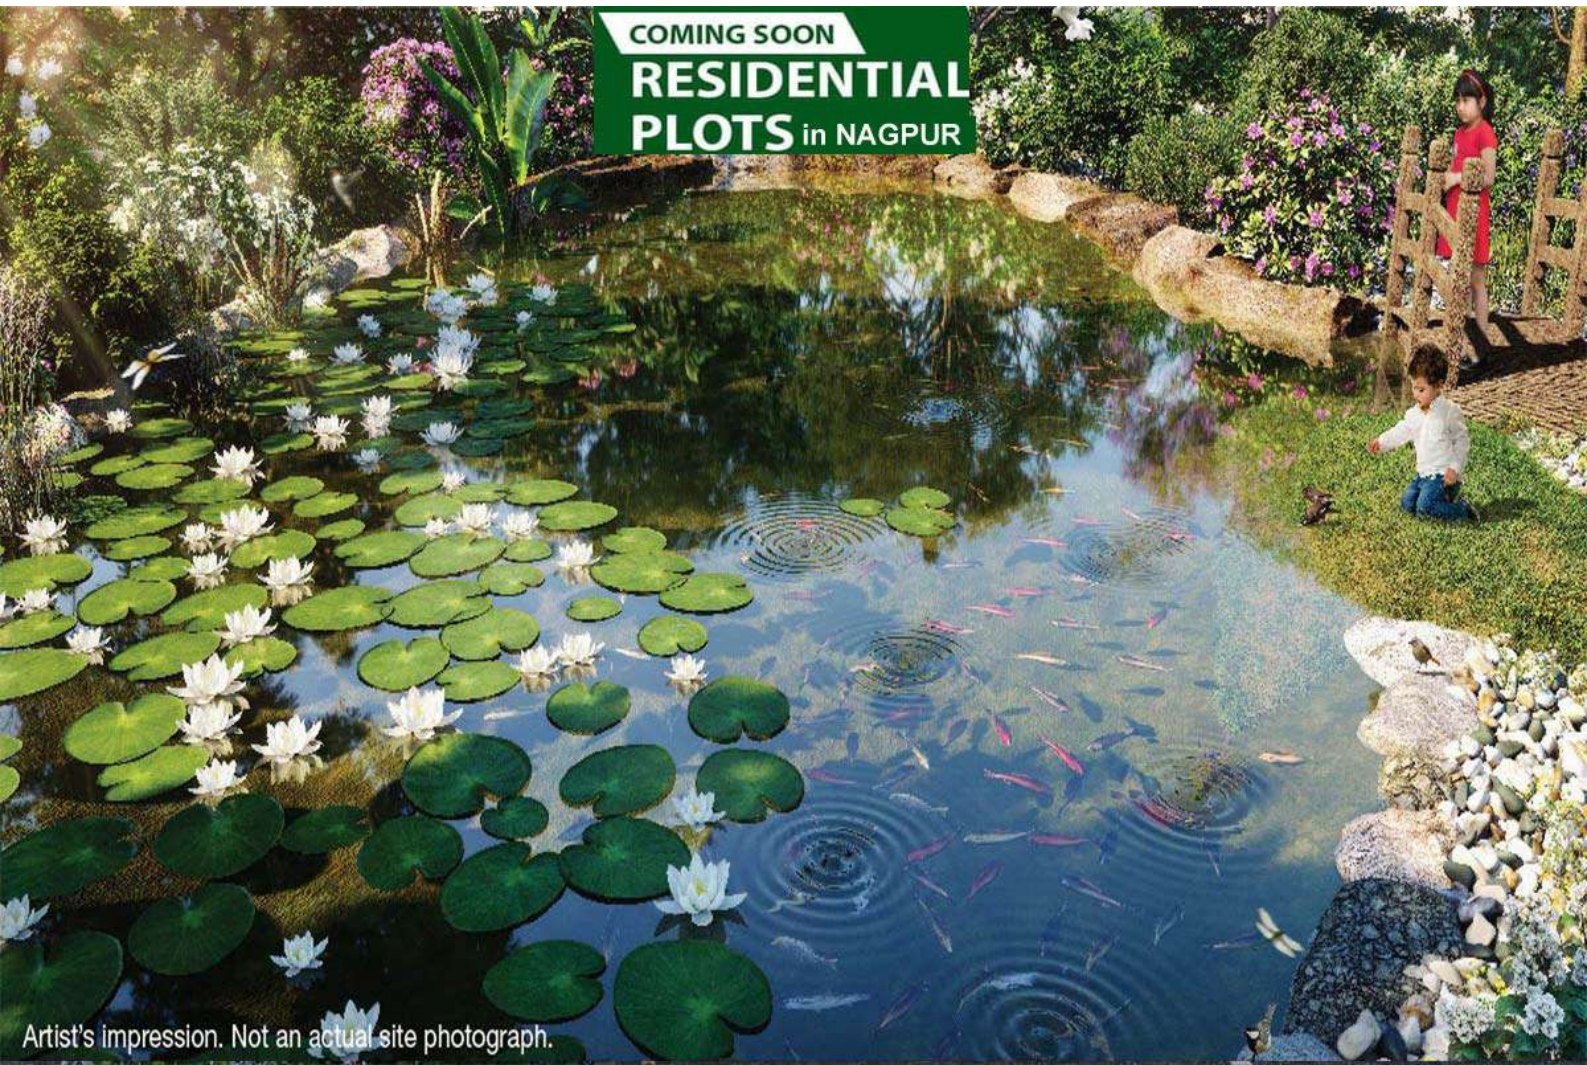

# RESIDENTIAL PLOTS IN NAGPUR

*A garden of fruits and berries, to create many a sweet moment\*.*

# RESIDENTIAL PLOTS IN NAGPUR

*A garden of ripples, to feel unending waves of happiness\*.*

# PLOTS

- RESORT STYLE PLOTTED DEVELOPMENT
- LOCATION: GHOGLI ROAD BESA NAGPUR
- PLOT SIZE: **1200 TO 2500 SQ FT**
- PRICE: ₹ **58** LAKH\* ONWARDS

AVAIL EXCLUSIVE PRE-LAUNCH OFFERS

**CALL: +91-9899444220**

COMING SOON

**RESIDENTIAL  
PLOTS** in NAGPUR

Artist's impression. Not an actual site photograph.

**MEGA LAUNCH OF NAGPUR**

**PLOTS**

- RESORT STYLE PLOTTED DEVELOPMENT
- LOCATION: GHOGLI ROAD BESA NAGPUR
- PLOT SIZE: **1200 TO 2500 SQ FT**
- PRICE: ₹ **58** LAKH\* ONWARDS