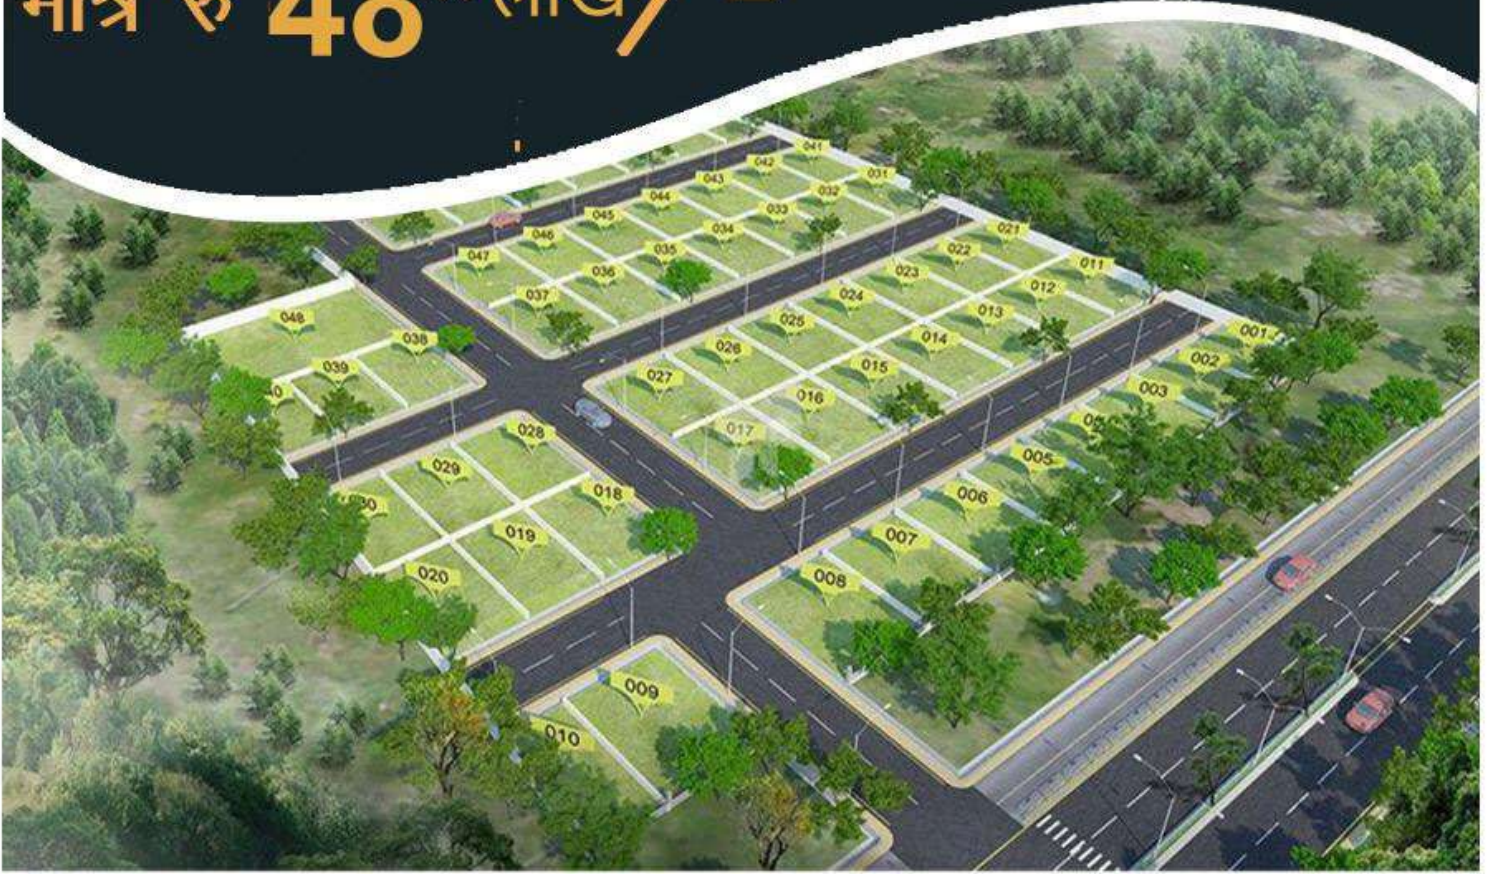

GHOGLI ROAD BESA NAGPUR

प्लॉट OFFER

मात्र रु 48*लाख/-

CALL: +91- 9899444220

MEGA LAUNCH OF NAGPUR

- RESORT STYLE PLOTTED DEVELOPMENT
- LOCATION: GHOGLI ROAD BESA NAGPUR
- PLOT SIZE: 1200 TO 2500 SQ FT

AVAIL EXCLUSIVE PRE-LAUNCH OFFERS