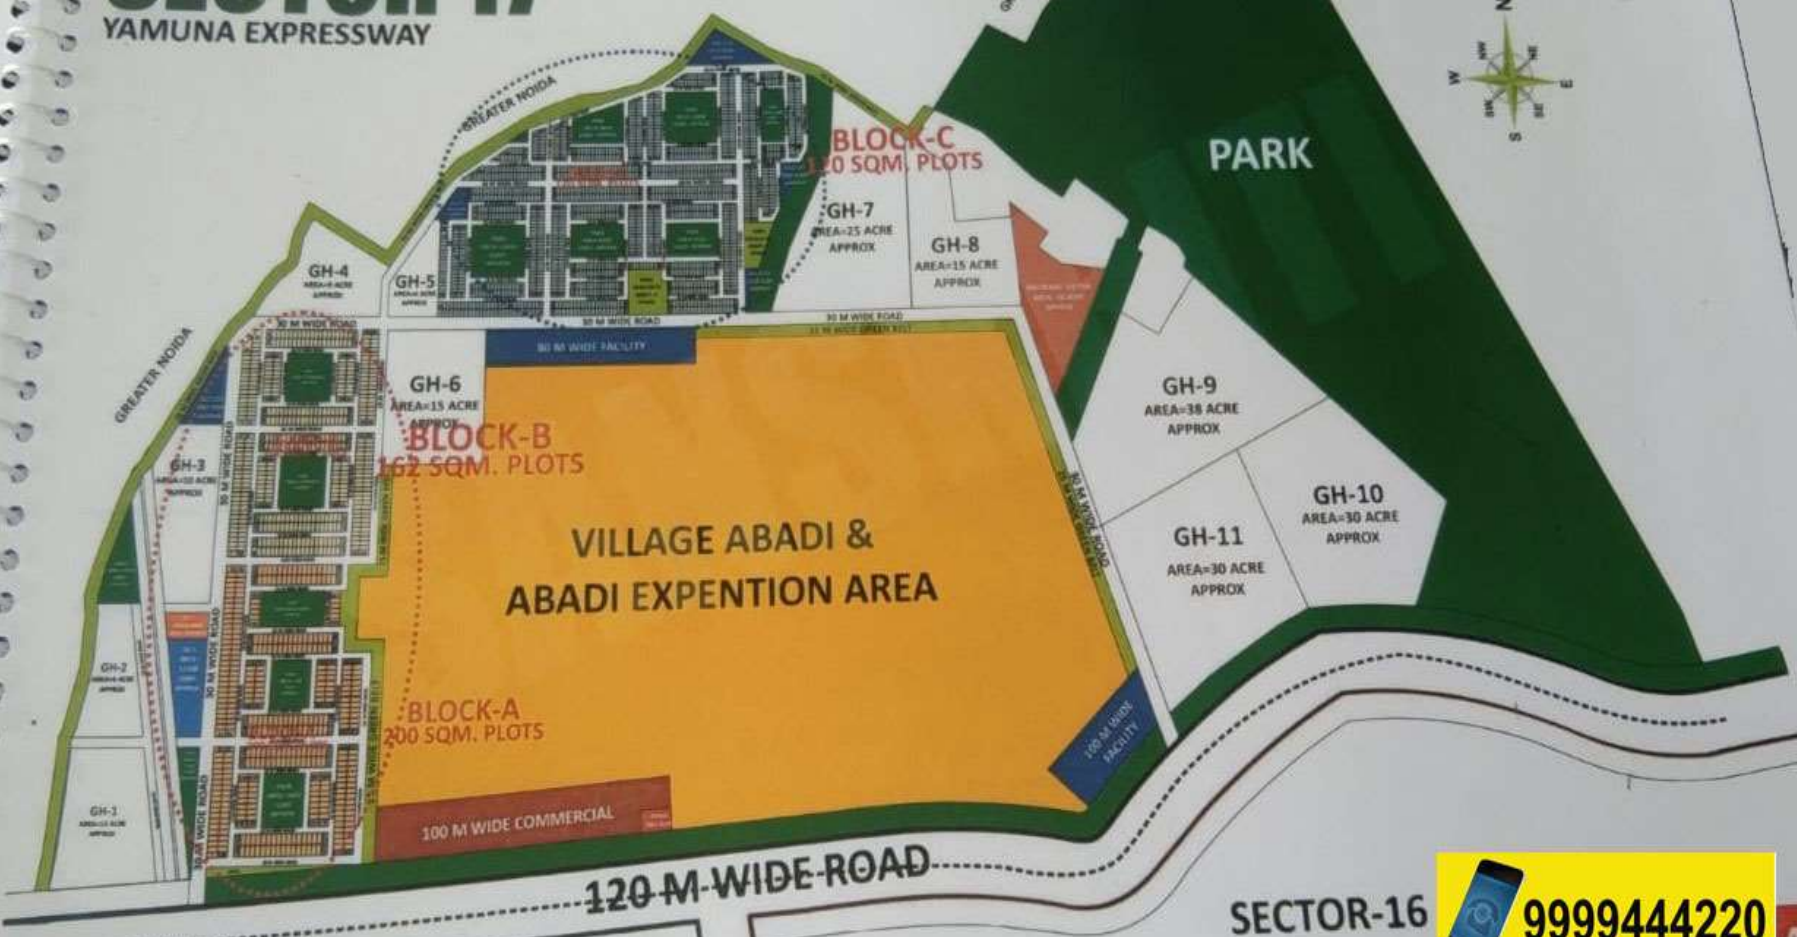

RADHE KRISHNA REAL INFRA PVT. LTD.
Mob. : 9999444220
www.noidacommercial.com

LAYOUT Plan of SECTOR 17 YAMUNA EXPRESSWAY

9999444220

46

+91-9999444220

www.yamunaauthorityplots.in