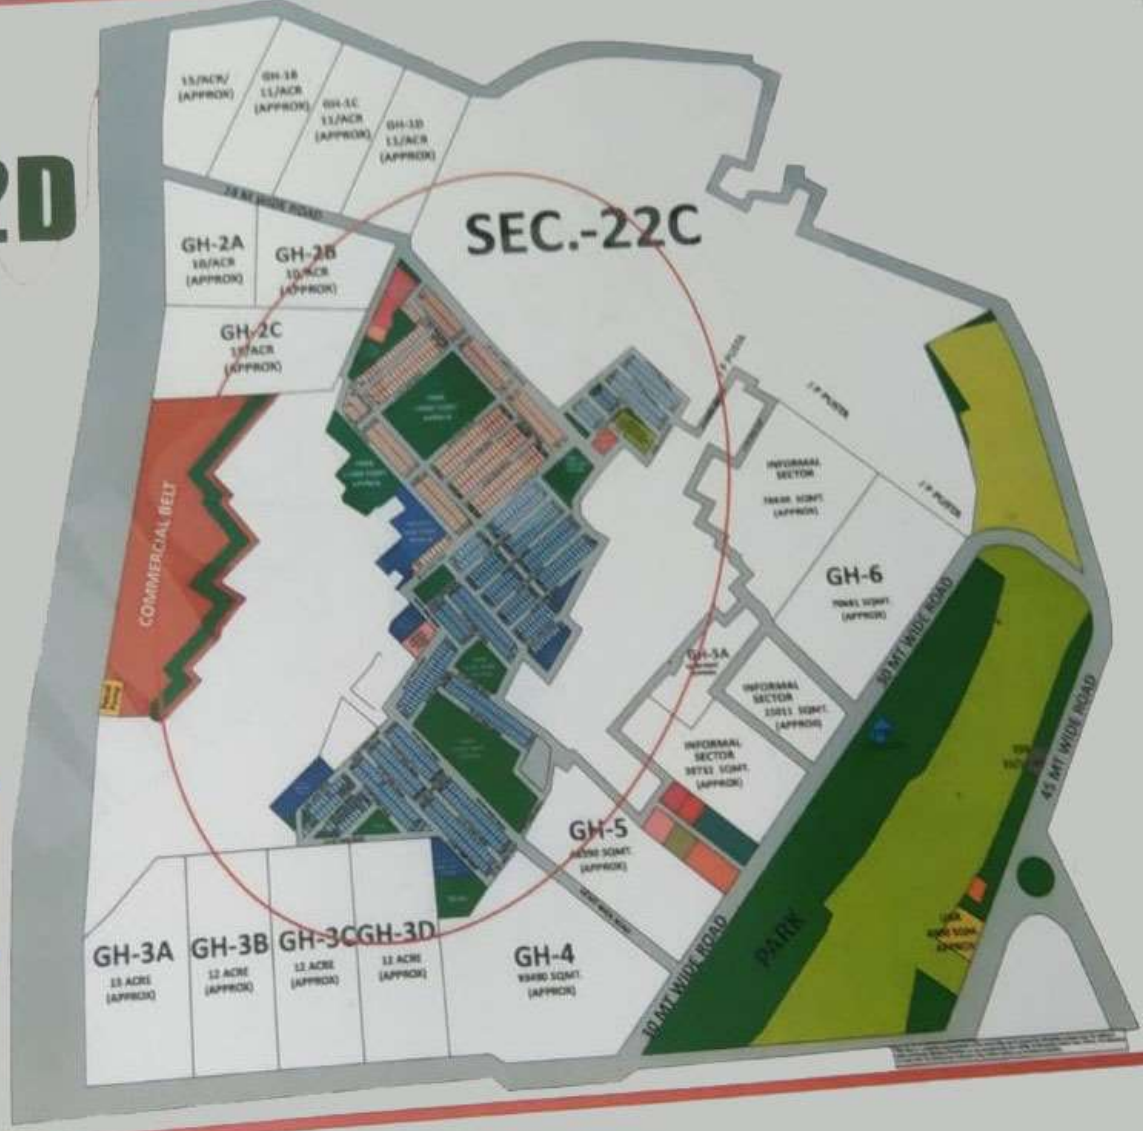

LAYOUT Plan of Sector-22D

- 120 Sq.Mtr
- 162 Sq.Mtr

9999444220

RADHE KRISHNA REAL INFRA PVT. LTD.
Mob 9999444220
www.noidacommercial.com

+91-9999444220

www.yamunaaauthorityplots.in